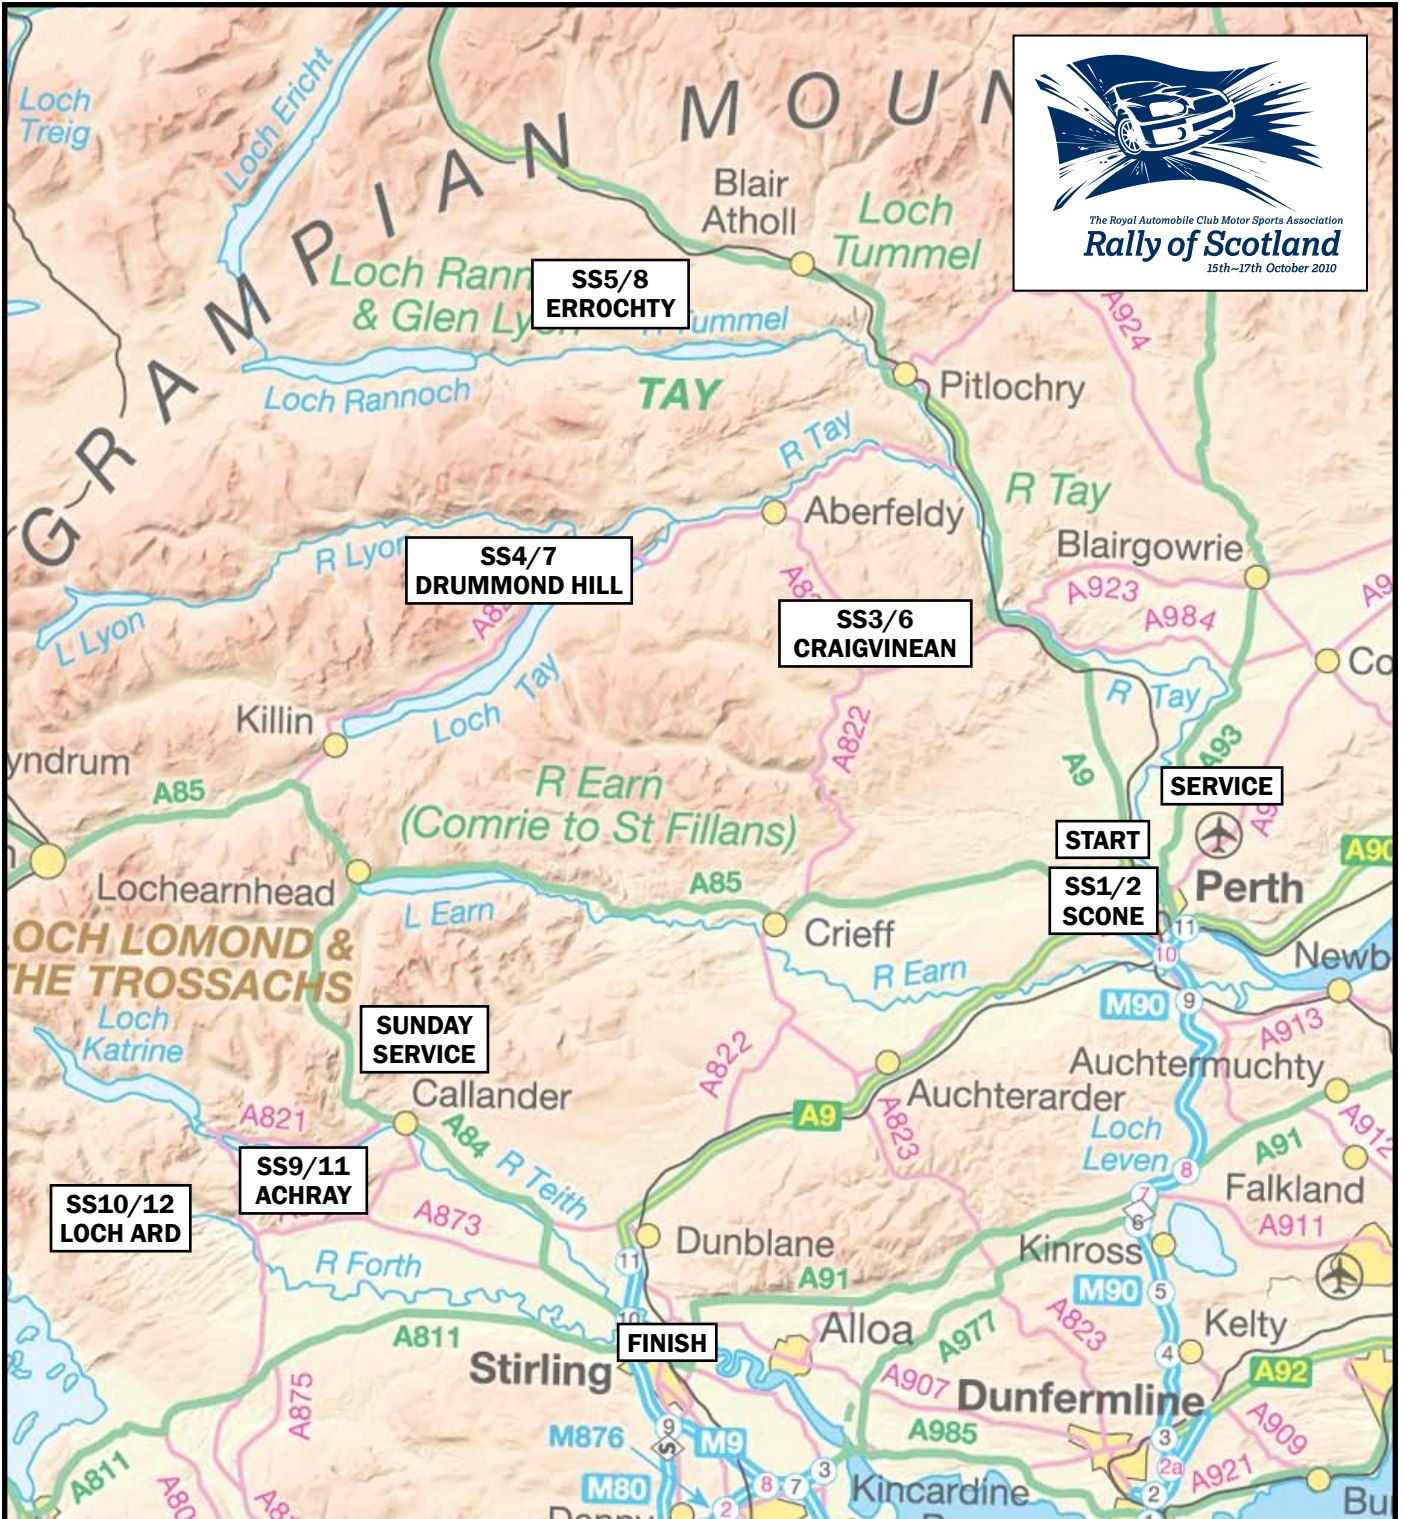

The Royal Automobile Club Motor Sports Association  
**Rally of Scotland**  
 15th-17th October 2010

Friday 15 October	Saturday 16 October	Sunday 17 October
Start (Scone Palace) 19:50	Service (Perth) 06:21	Service (Perth) 07:18
SS1 Scone Palace 1 20:11	SS3 Craigvinean 1 07:22	SS9 Achray 1 09:26
SS2 Scone Palace 2 20:30	SS4 Drummond Hill 1 08:45	SS10 Loch Ard 1 10:10
Parc Ferme In 20:48	SS5 Errochty 1 10:10	Service (Callander) 11:52
	Service (Perth) 12:41	SS11 Achray 2 12:26
	SS6 Craigvinean 2 13:52	SS12 Loch Ard 2 13:10
	SS7 Drummond Hill 2 15:15	Finish (Stirling Castle) 15:36
	SS8 Errochty 2 16:40	
	Service (Perth) 18:45	
		<b>National B</b>
		Start (Aberfoyle) 10:20
		SS9 Achray 1 11:08
		Service (Aberfoyle) 11:30
		SS11 Achray 2 14:08
		SS12 Loch Ard 2 14:52
		Finish (Stirling Castle) 17:18